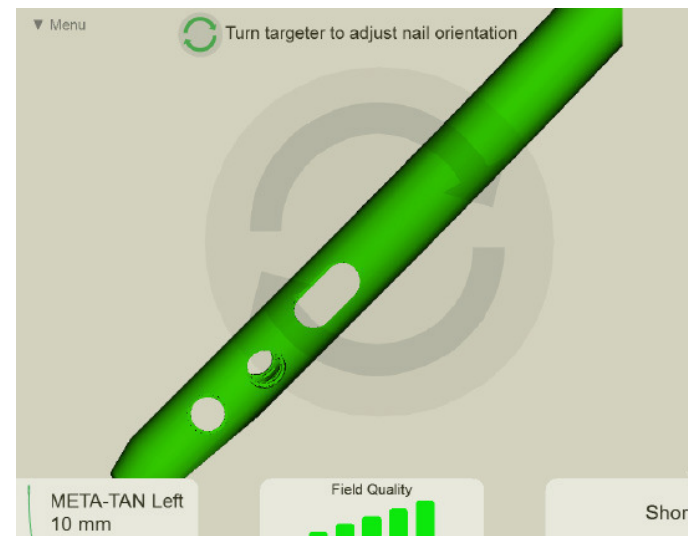

SURESHOT 2ND GENERATION INTERFACE, TARGETER, AND VERSION 4.0 SOFTWARE

SURESHOT 4.0 SOFTWARE

- META-TAN nail support
- On-screen nail rotation via surgeon-held Targeter
- Multiple language translations for GUI:
 - English
 - Portuguese
 - German
 - Spanish
 - Japanese
 - Finnish
 - French
 - Chinese
 - Italian

TRAUMA INTERFACE 2ND GENERATION

- All Trauma interface 2nd generation units have 4.0 software.
- Built in handle for easy carrying
- Thinner profile for easy positioning in OR

	SURESHOT TRAUMA INTERFACE 1 ST GEN	SURESHOT TRAUMA INTERFACE 2 ND GEN
SIZE	63cm x 50cm x 35cm	31cm x 26cm x 13cm
WEIGHT	9kg	3.5kg
SCREEN RESOLUTION	1024x768	1280x800

TARGETER 2ND GENERATION

- Smaller size
- Lighter weight
- New technology enhances the life of the targeter

	SURESHOT 1 ST GEN TARGETER	SURESHOT 2 ND GEN TARGETER
SIZE	16.5cm diameter	12cm diameter
WEIGHT	~1kg	~750 g
CABLE LENGTH	450cm	450cm