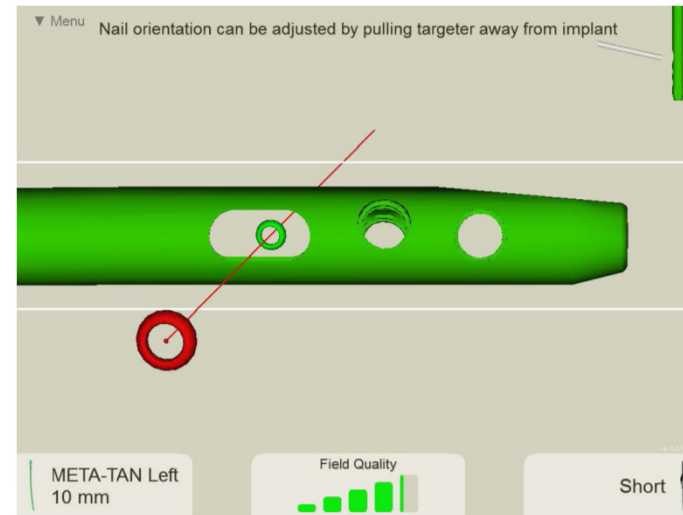

SURESHOT 2ND GENERATION INTERFACE, TARGETER, AND VERSION 4.0 SOFTWARE

SURESHOT 4.0 SOFTWARE

- META-TAN nail support
- On-screen nail rotation via surgeon-held Targeter
- Multiple language translations for GUI:
 - English
 - Portuguese
 - German
 - Spanish
 - Japanese
 - Finnish
 - French
 - Chinese
 - Italian

TRAUMA INTERFACE 2ND GENERATION

- All Trauma interface 2nd generation units have 4.0 software.
- Built in handle for easy carrying
- Thinner profile for easy positioning in OR

	SURESHOT TRAUMA INTERFACE 1 ST GEN	SURESHOT TRAUMA INTERFACE 2 ND GEN
SIZE	63cm x 50cm x 35cm	31cm x 26cm x 13cm
WEIGHT	9kg	3.5kg
SCREEN RESOLUTION	1024x768	1280x800

TARGETER 2ND GENERATION

- Smaller size
- Lighter weight
- New technology enhances the life of the targeter

	SURESHOT 1 ST GEN TARGETER	SURESHOT 2 ND GEN TARGETER
SIZE	16.5cm diameter	12cm diameter
WEIGHT	~1kg	~750 g
CABLE LENGTH	450cm	450cm